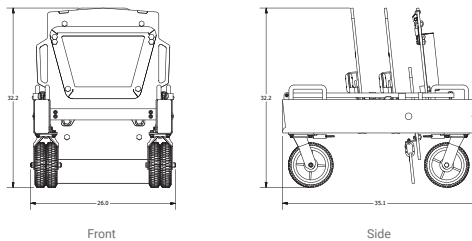

Total Armor Area

11 square feet without side panels
21 square feet with side panels

Dimensions

Overall Height: 74 in (188 cm)
Overall Width: 25.5 - 42 in (65 - 107 cm)
Overall Length: 40 in (102 cm)
Stowed: 38.5 x 25.5 x 32.5 in (98 x 65 x 83 cm)
Side Panel Case: 37 x 21 x 16 in (94 x 54 x 41 cm)
Wheel Diameter: 8 in (20.3 cm)

MODULAR COLLAPSIBLE DEFENSE SYSTEM

Front - Side Panels Extended
Including Optional Gun Port

Front - Side Panels Retracted

Side - Side Panels Extended

Side - Side Panels Retracted

Fully Assembled

Front

Side

Disassembled

(Side Panels Store in Separate Case)

PART NUMBER

DESCRIPTION

SOBM1-150-3P	SOB M1 Collapsible Defense System (NIJ Level 3-Plus) Side Panels Not Included
SOBM1-150-4	SOB M1 Collapsible Defense System (NIJ Level 4) Side Panels Not Included
SOBM1-SP-3P	Set of 4 Side Panels (NIJ Level 3-Plus) for SOB M1 Collapsible Defense System, Includes Case (SOB1-SPCASE)
SOBM1-SP-4	Set of 4 Side Panels (NIJ Level 4) for SOB M1 Collapsible Defense System, Includes Case (SOB1-SPCASE)
SOBM1-SPU-3P	Set of 2 Upper Side Panels (NIJ Level 3-Plus) for SOB M1 Collapsible Defense System
SOBM1-SPL-3P	Set of 2 Lower Side Panels (NIJ Level 3-Plus) for SOB M1 Collapsible Defense System
SOBM1-SPU-4	Set of 2 Upper Side Panels (NIJ Level 4) for SOB M1 Collapsible Defense System
SOBM1-SPL-4	Set of 2 Lower Side Panels (NIJ Level 4) for SOB M1 Collapsible Defense System
SOB-MS	Universal Magnetic Signage for SOB, SOB II, SOB M1, SENTRY, SENTRY DOUBLE (Text "POLICE" unless otherwise specified)
SOB-GP	Universal Gun Port for SOB Defense Systems (ballistic rating equal to surrounding armor)
SOB-FFB50	Foxfury Taker B50 Shield Light
SOB-RAMP	SOB Curb Ramp
SOB-WLOCK SOB	Wheel Lock Kit
SOB1-SPCASE	Wheeled Storage Case for Side Panels (SOB, M1)