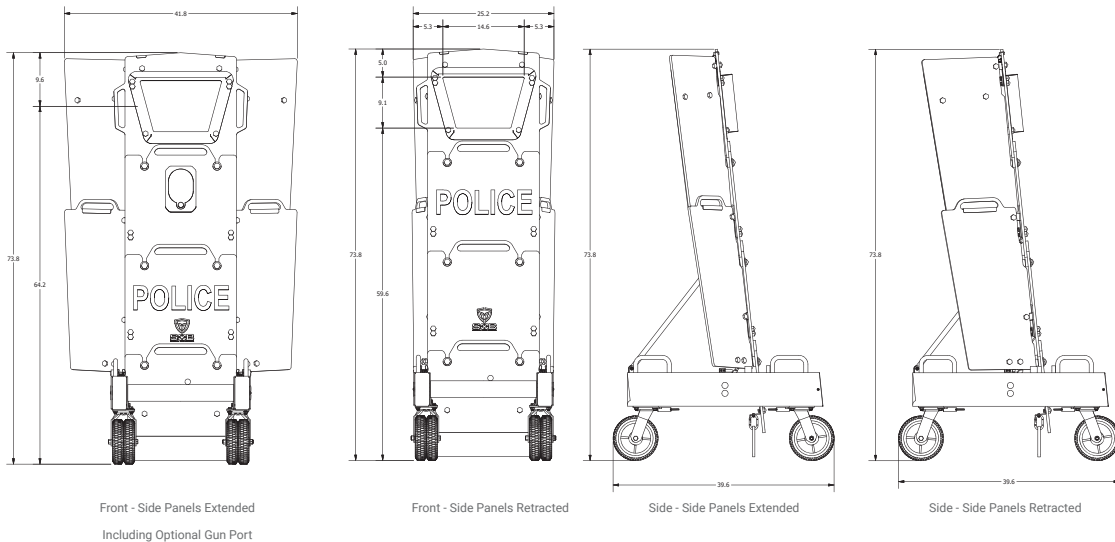

MODULAR COLLAPSIBLE DEFENSE SYSTEM

Front - Side Panels Extended
Including Optional Gun Port

Front - Side Panels Retracted

Side - Side Panels Extended

Side - Side Panels Retracted

Fully Assembled