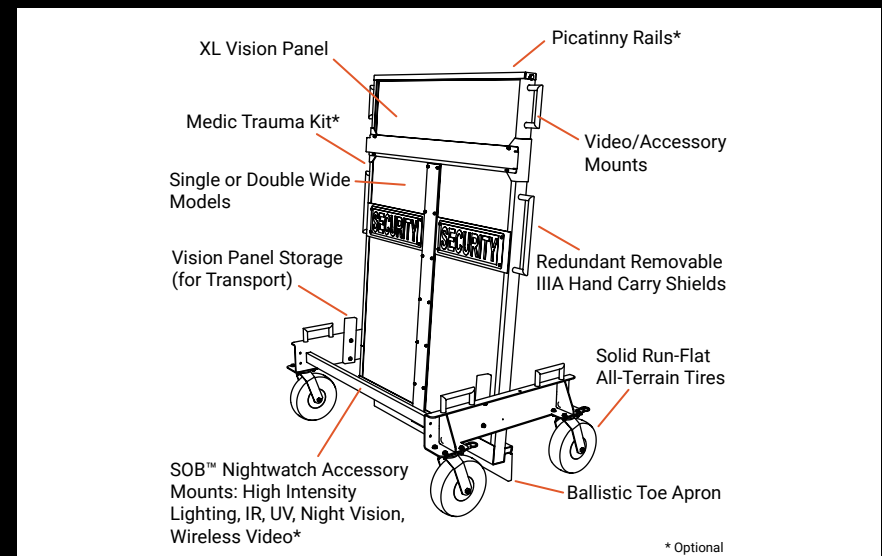

SOB™ Sentry

Mobile Defense System

The SOB™ Sentry is a mobile defense system fixed in the upright position, designed for environments where there is no need to collapse the unit for transport or storage. It can be easily maneuvered into position using one hand. It is also freestanding, so once in position it does not burden the hands of the operator.

This model is available in two configurations, the SOB™ Sentry Single and the SOB™ Sentry Double. The Sentry Single is designed to pass straight through a standard 3 foot door. The Sentry Double is designed to pass through a standard 3 foot door from end to end.

The SOB™ Sentry Single includes one redundant N.I.J. Level IIIA hand-carry shield (two in the Sentry Double) that is stowed on the back of the unit and can be quickly deployed for independent use.

Common applications for the SOB™ Sentry include security checkpoints, industrial security applications, courthouses, government buildings, and for security in larger facilities where storage space is abundant. It is used for a variety of applications including barricaded gunman situations, hostage negotiation and rescue operations, VIP relocation, first response to active shooters, and rescue operations.

Features

- Head-to-toe ballistic coverage
- One-hand maneuverability keeps the other hand free for weapon use
- Freestanding unit leaves both hands free once positioned
- Vision panel can be removed and stowed on the unit for transport and storage
- Wheels, axles, and run-flat tires can withstand multiple gunshots
- Several options available including gun ports, Picatinny™ rails, and lighting/video
- Designed to pass through a standard 3' door (91 cm) opening

Ballistic Options